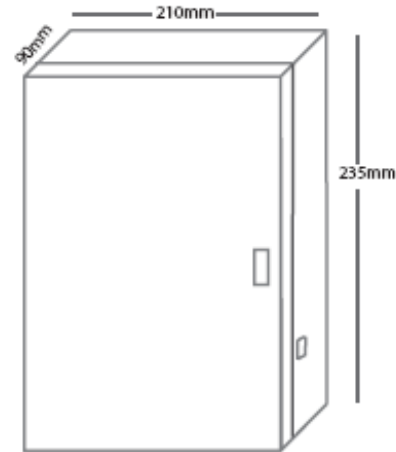

Professional CCTV Power & Cabling Solutions

Professional CCTV Power Supply/ Distributor 9 Output - 12vDC 5Amp - Boxed Wall Mount

12vDC5ABX 12 Volt 5 Amp Power Supply/ Distributor

Professional, Compact & Easy To Fit, This Unit Is Ideal For Almost All CCTV Applications. Providing 12 volts DC , 5 Amp and 9 Individual Outputs, This PSU Is An Ideal Solution For Multiple Camera Installations

9 way, 5 Amp 12v DC Boxed CCTV regulated power supply. LED output indications & fused @ 0.55 Amp for each output. Fuses can be up rated to 1.1 Amp for each output as long as total load does not exceed 5 Amps.

Metal case finished in cream powder coating and hinged lid. Includes 3 pin plug kettle IEC "Kettle Lead" for quick installation or connection to a UPS battery backup for the cameras.

Cable Entry is via 20mm Knock Outs on side and rear of unit.

Model		12vDC5ABX	
Input Voltage	120 ~240VAC 50/60 Hz	Max. Current per Output	9 x 1.1A*
Output Voltage	12v DC within 2%	Overload Protection	Yes
Total Current	6 Amp	Dimensions	235 x 210 x 90mm
Number Of Outputs	9	Mains Connection	Moulded 3 Pin Plug - UK
Supplied Fuse Rating	5A - Auto Reset	Net Weight	2.35kg

*Total Current Not To Exceed 5 Amps.

For more information call:

0845 527 4551