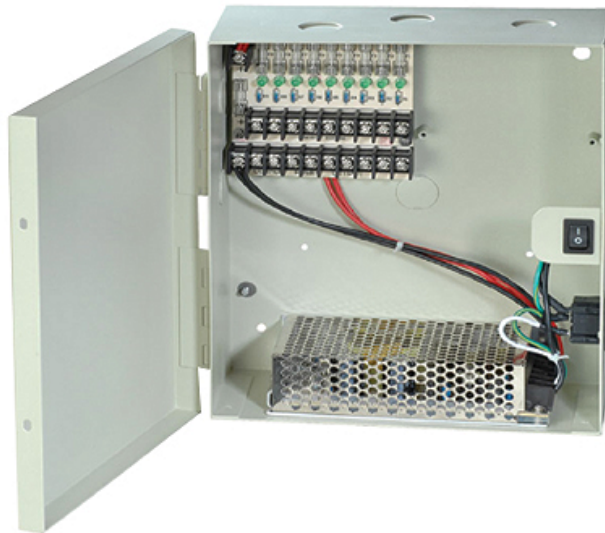

## Professional CCTV Power Supply/ Distributor 9 Output - 12vDC 5Amp - Boxed Wall Mount

### 12vDC5ABX 12 Volt 5 Amp Power Supply/ Distributor

Professional, Compact & Easy To Fit, This Unit Is Ideal For Almost All CCTV Applications. Providing 12 volts DC , 5 Amp and 9 Individual Outputs, This PSU Is An Ideal Solution For Multiple Camera Installations

9 way, 5 Amp 12v DC Boxed CCTV regulated power supply. LED output indications & fused @ 0.55 Amp for each output. Fuses can be up rated to 1.1 Amp for each output as long as total load does not exceed 5 Amps.

Metal case finished in cream powder coating and hinged lid. Includes 3 pin plug kettle IEC "Kettle Lead" for quick installation or connection to a UPS battery backup for the cameras.

Cable Entry is via 20mm Knock Outs on side and rear of unit.